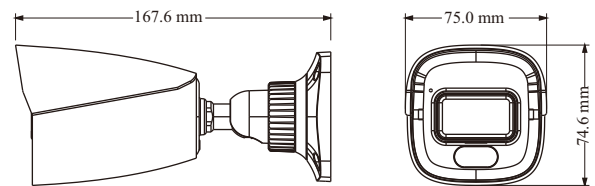

DORI Distance

Lens	Detect	Observe	Recognize	Identify
2.8mm	69m(226ft)	28m(92ft)	14m(46ft)	7m(23ft)
3.6mm	105m(344ft)	42m(138ft)	21m(69ft)	10m(33ft)
Others				
Power Supply	DC12V/PoE			
Power Consumption	≤6.5W			
Storage Conditions	- 30 °C ~ 65 °C (-22°F~149°F), Humidity: less than 95 % (non-condensing)			
Operating Conditions	- 30 °C ~ 60 °C (-22°F~140°F), Humidity: less than 95 % (non-condensing)			
Dimensions (mm)	167.6 × 75 × 74.6			
Weight (net)	Approx. 0.45KG			
Installation	Ceiling mounting; wall mounting			
Certificate	CE, FCC			
Environmental Protection	Complies with Directive EU RoHS, WEEE(2012/19/EU), directive 94/62/EC and REACH(EC1907/2006)			

DIMENSIONS