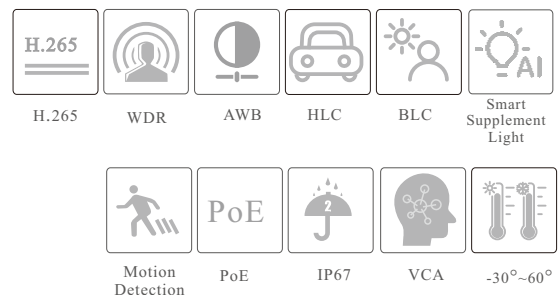

BX-T6363-SA 4-C

Pro Series 6MP Dual Illumination
Water-proof Bullet Network IP Camera

- H.265+ /H.265 /H.264+ /H.264/MJPEG coding
- Max. resolution: 6MP (3200 × 1800)
- Auto day/night switch
- 3D DNR, HWDR, HLC, BLC, etc.
- ROI coding
- Support smart supplement light
- 20~30m white light view distance; 20~30m IR view distance
- DC12V/PoE power supply
- IP 67 ingress protection
- Support three streams
- Support remote monitoring by smart phones& tablet PCs with iOS and Android OS
- Support P2P function
- Support SMD
- Support line crossing detection, region intrusion detection, abandoned/missing object detection, video exception detection